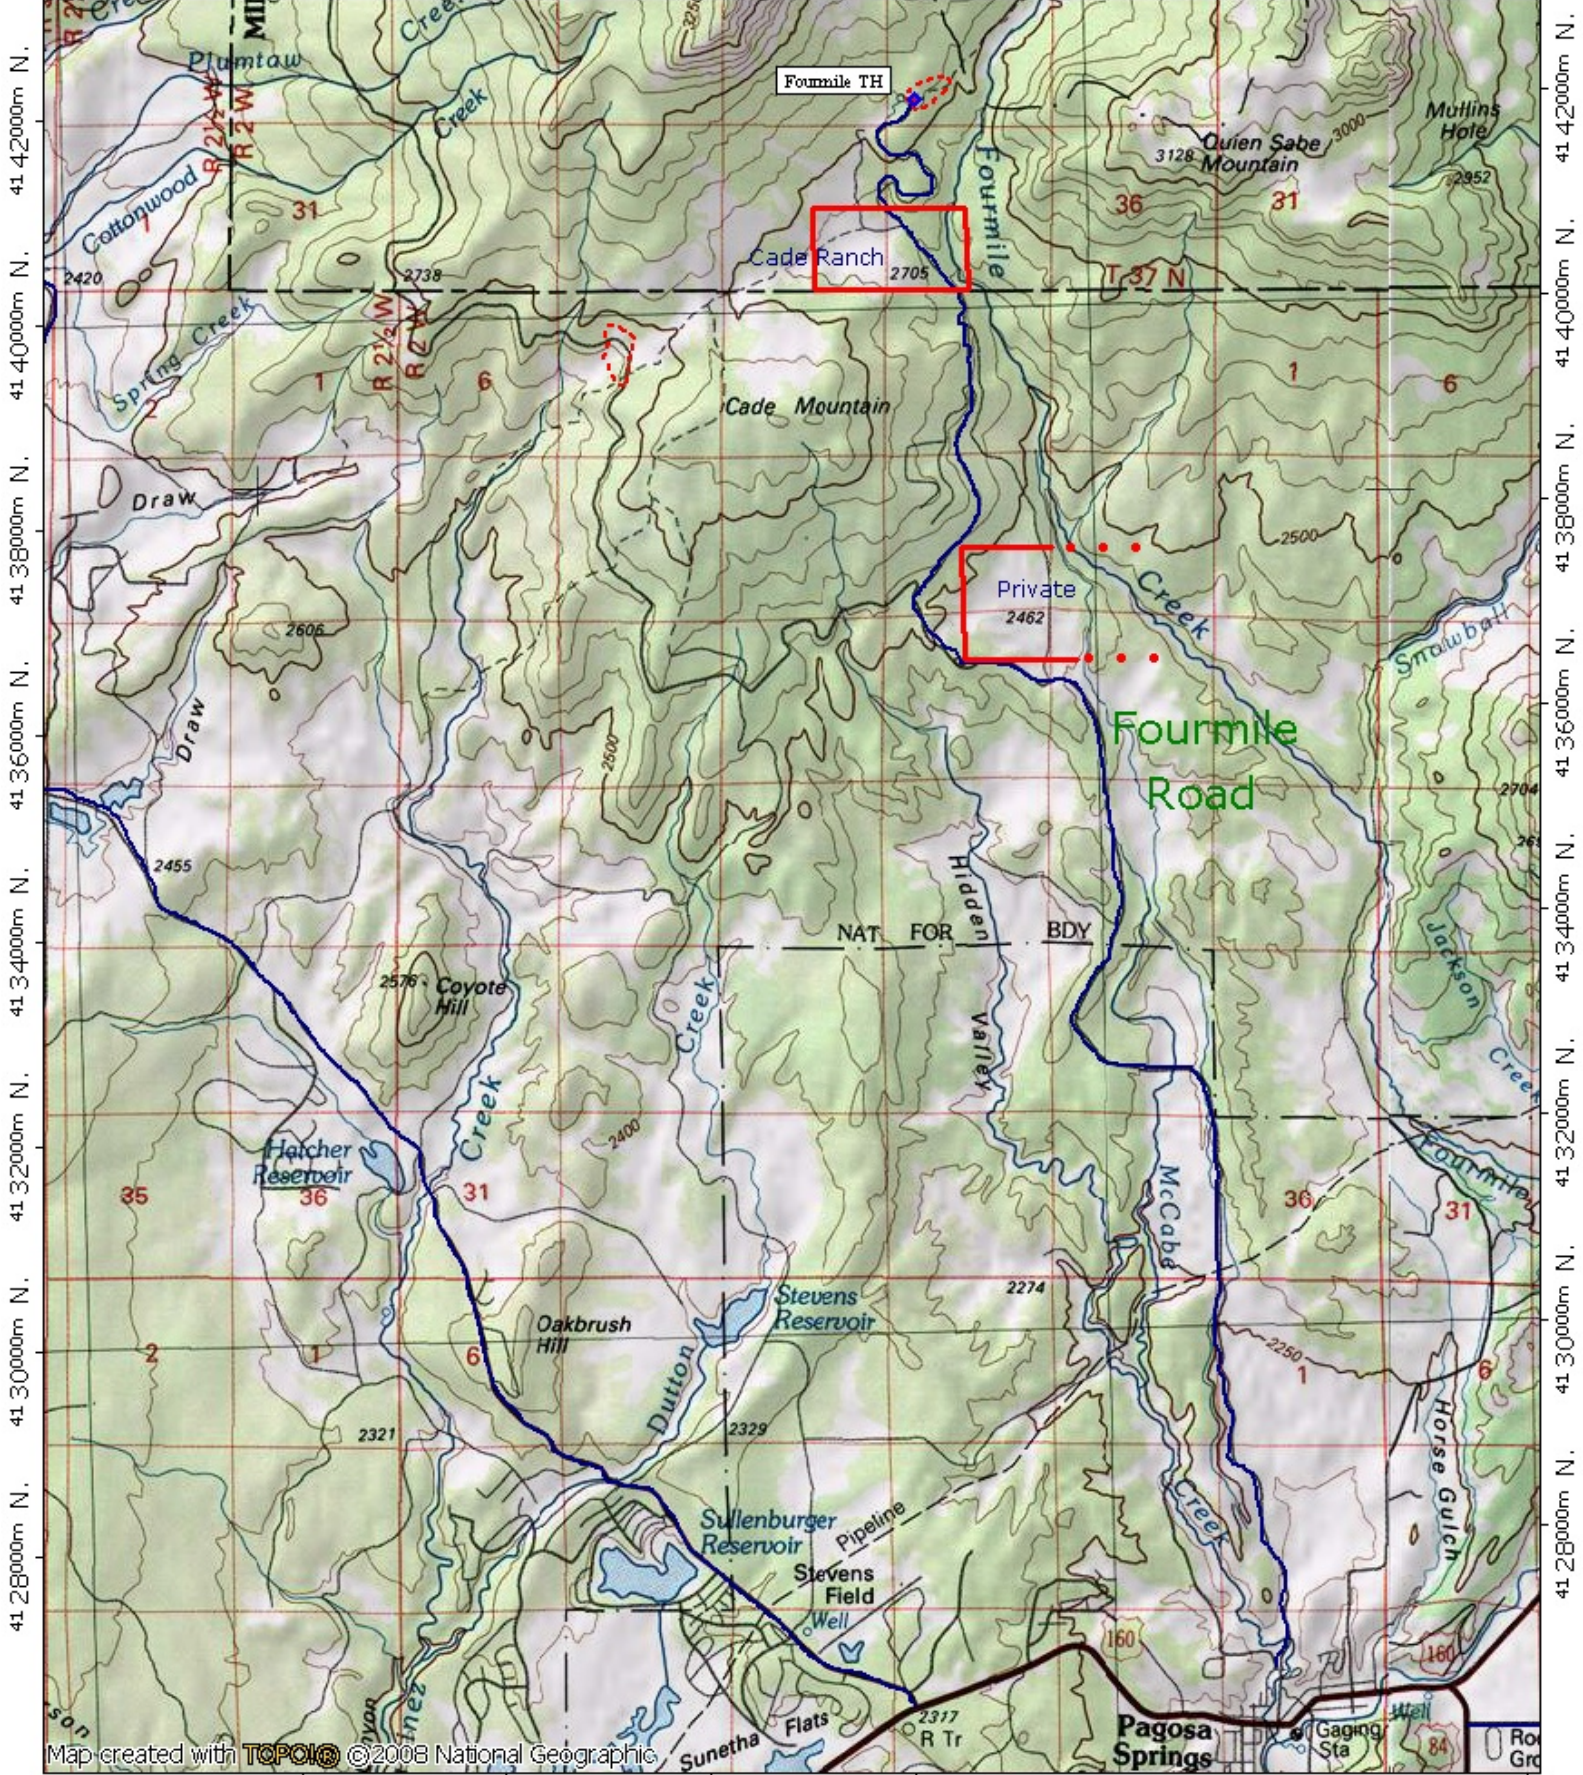

NMMS/4cmc Mushroom Field Trips - Fourmile Road

312000m E, 314000m E, 316000m E, 318000m E, WGS84 Zone 13S 324000m E

Map created with © 2008 National Geographic

312000m E, 314000m E, 316000m E, 318000m E, WGS84 Zone 13S 324000m E

TN MN
91 1/2°
08/12/12